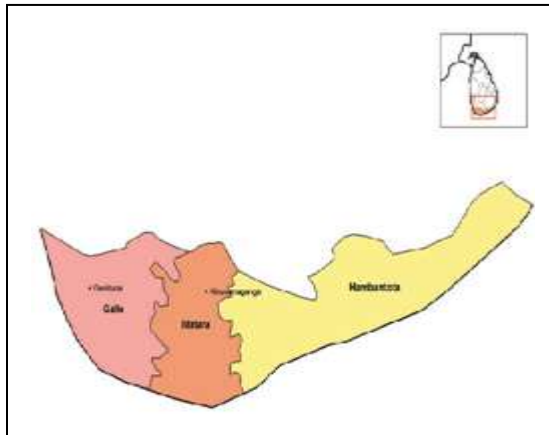

3. Sothern province

EPP Schools - 530

ECO - Club Schools - 404

Galle District 	Education Zone	ECO -Club Schools	EPP Schools
	Galle	40	54
	Elpitiya	40	54
	Ambalangoda	40	54
	Udugama	40	54
	Total	160	216

Matara District 	Education Zone	ECO -Club Schools	EPP Schools
	Matara	49	47
	Akuressa	49	47
	Mulatiyana (Hakmana)	49	47
	Morawaka	49	47
	Total	196	188

Hambantota District 	Education Zone	ECO -Club Schools	EPP Schools
	Thangalla	15	43
	Hambantota	15	43
	Walasmulla	15	43
	Total	45	129