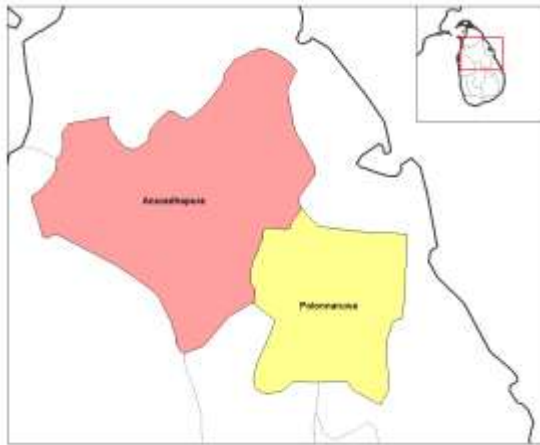

Puttalam District	Education Zone	ECO -Club Schools	EPP Schools
	Puttalam	20	50
	Chilaw	20	50
	Total	40	100

7. Uva province

EPP Schools - 315

ECO – Club Schools - 298

Badulla District 	Education Zone	ECO -Club Schools	EPP Schools
	Badulla	24	25
	Bandarawela	24	25
	Mahiyanganaya	24	25
	Welimada	24	25
	Passara	24	25
	Total	120	125

Monaragala District 	Education Zone	ECO -Club Schools	EPP Schools
	Monaragala	52	63
	Wellawaya	52	63
	Bibila	52	63
	Total	156	189

8. Sabaragamuwa province

EPP Schools - 270

ECO - Club Schools - 133

Rathnapura District	Education Zone	ECO -Club Schools	EPP Schools
	Rathnapura	26	45
	Balangoda	26	45
	Nivitigala	26	45
	Embilipitiya	26	45
	Total	104	180

Kegalle District	Education Zone	ECO -Club Schools	EPP Schools
	Kegalle	10	30
	Mawanella	10	30
	Dehiowita	10	30
	Total	30	90

9. North central province

EPP Schools - 375

ECO - Club Schools - 333

Anuradhapura District 	Education Zone	ECO -Club Schools	EPP Schools
	Anuradhapura	53	56
	Thambuttegama	53	56
	Kekirawa	53	56
	Galenbidunuwewa	53	56
	Kabithigollewa	53	56
	Total	265	280