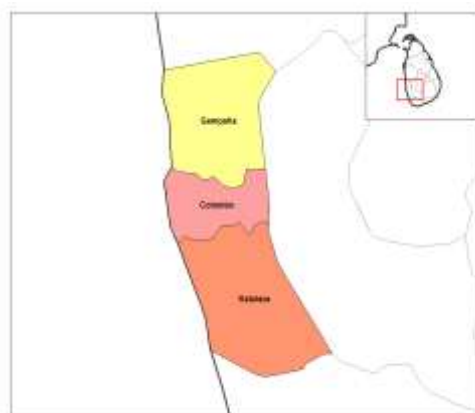

EPP & ECO - CLUB TARGET : 2017

Central Environmental Authority

Envt. Edu. & Awareness Division

National Target

EPP: Environmental Pioneer Programme

District Target for Environment Pioneer Programme - 2017

No.	District	No. of Target Schools	No. of Environment Pioneer Medals
1.	Colombo	250	6250
2.	Gampaha	300	7500
3.	Kaluthara	175	4375
4.	Kandy	200	5000
5.	Mathale	175	4375
6.	Nuwara Eliya	225	5625
7.	Galle	215	5375
8.	Mathara	185	4625
9.	Hambanthota	130	3250
10.	Trincomalee	135	3375
11.	Batticaloa	60	1500
12.	Ampara	195	4875
13.	Jaffna	170	4250
14.	Kilinochchi	60	1500
15.	Mannar	70	1750
16.	Vavuniya	75	1875
17.	Mulathivu	50	1250
18.	Kurunagala	270	6750
19.	puttalam	100	2500
20.	Badulla	125	3125
21.	Monaragala	190	4750
22.	Rathnapura	180	4500
23.	Kegalle	90	2250
24.	Anuradhapura	280	7000
25.	Polonnaruwa	95	2375
Sub Total		4000	100000

1. Western Province

EPP Schools - 725

ECO - Club Schools - 497

Colombo District 	Education Zone	ECO -Club Schools	EPP Schools
	Colombo	47	63
	Homagama	47	63
	Sri Jayawardhanapura	47	63
	Piliyandala	47	63
	Total	188	252