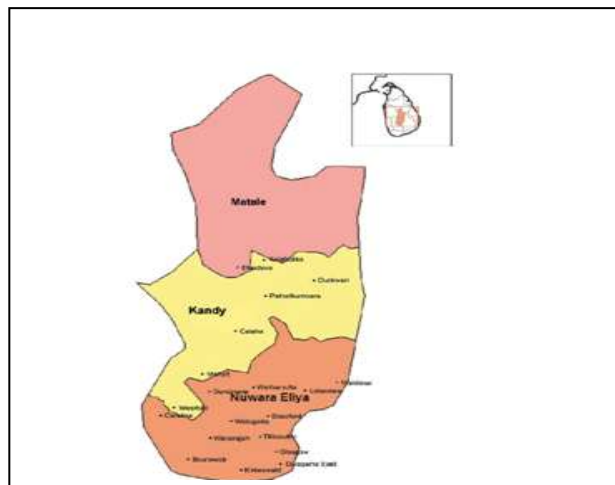

2. Central Province

EPP Schools - 600

ECO - Club Schools - 462

Kandy District 	Education Zone	ECO -Club Schools	EPP Schools
	Kandy	28	33
	Denuwara	28	33
	Gampola	28	33
	Theldeniya	28	33
	Wattegama	28	33
	Katugastota	28	33
	Total	168	198

Mathale District 	Education Zone	ECO -Club Schools	EPP Schools
	Matale	46	44
	Galewela	46	44
	Naula	46	44
	Wilgamuwa	46	44
	Total	184	176